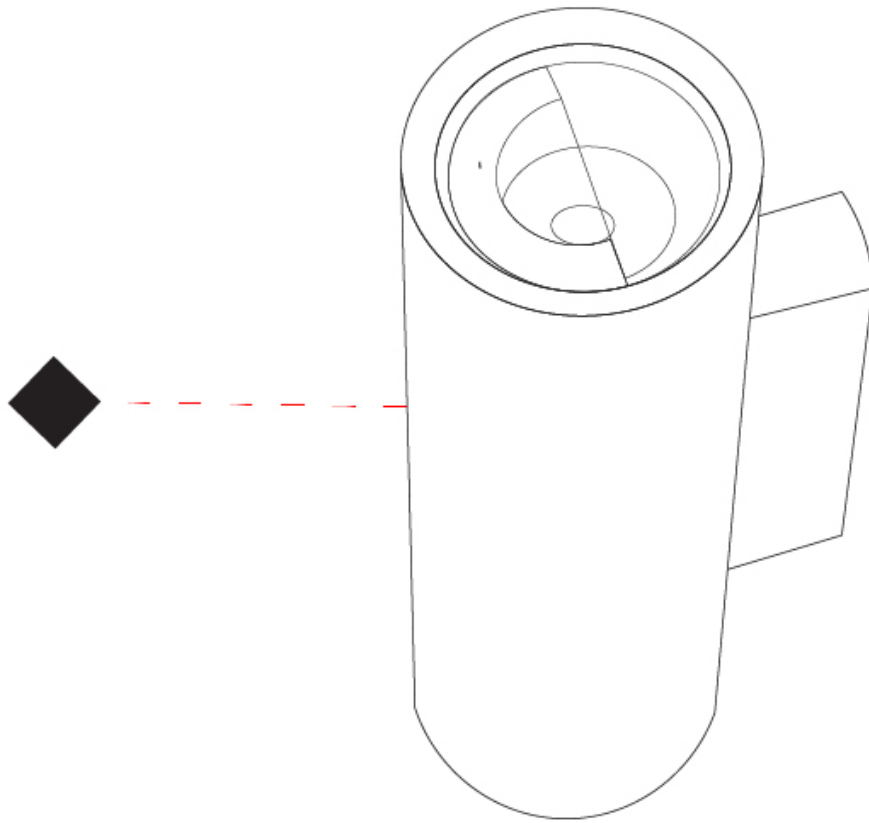

TRACER 60 SURFACE

E12W0002-

PROJECT

TYPE

SPECIFIER

QUANTITY

DATE

E